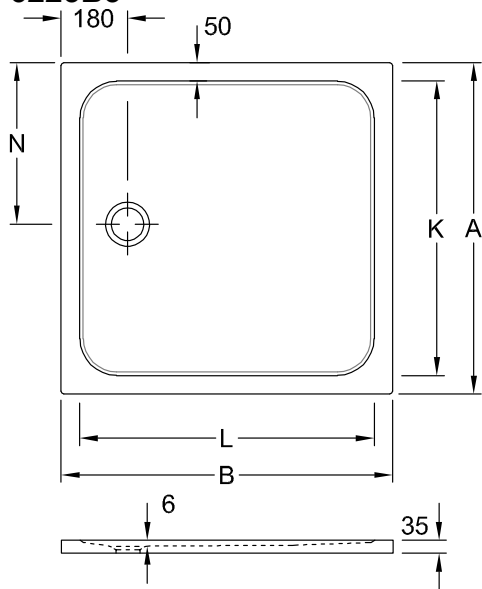

SHOWER TRAYS (CERAMICS) LIFETIME PLUS

PRODUCT INFORMATION

1 . POSITION

Model	6223B3
Collection	Lifetime Plus
PROJECTS	DESIGN
Width	800 mm
Height	35 mm
Length	800 mm
Weight	23,86 kg
description	Plus Ceramic not available in CeramicPlus suitable for surface-mounted or flush-fit installation, 4 sides glazed, The installation height of the shower can be reduced by 30mm if outlet fitting 9226 00 XX is used. Please note: this outlet fitting does not conform to EN 274. Ceramic with anti-slip finish (PN18 / non-slip category B) and extra-flat design slip-resistant Non-slip category PN18
material	Ceramic
Specification texts	Lifetime Plus; Plus; Shower tray; Plus; Ceramic; Size: 800 x 800 x 35 mm; Square; Non-slip category PN18

COLOURS

White Alpin	6223B301	4051202494452
Taupe Anti-slip	6223B3TP	4051202494445
Ardoise Anti-slip	6223B3W9	4051202466916

TECHNICAL DRAWINGS

6223B3

	A	B	K	L	N
6223 J5	1000	1000	900	900	500
6223 D4	900	900	800	800	450
6223 B3	800	800	700	700	400